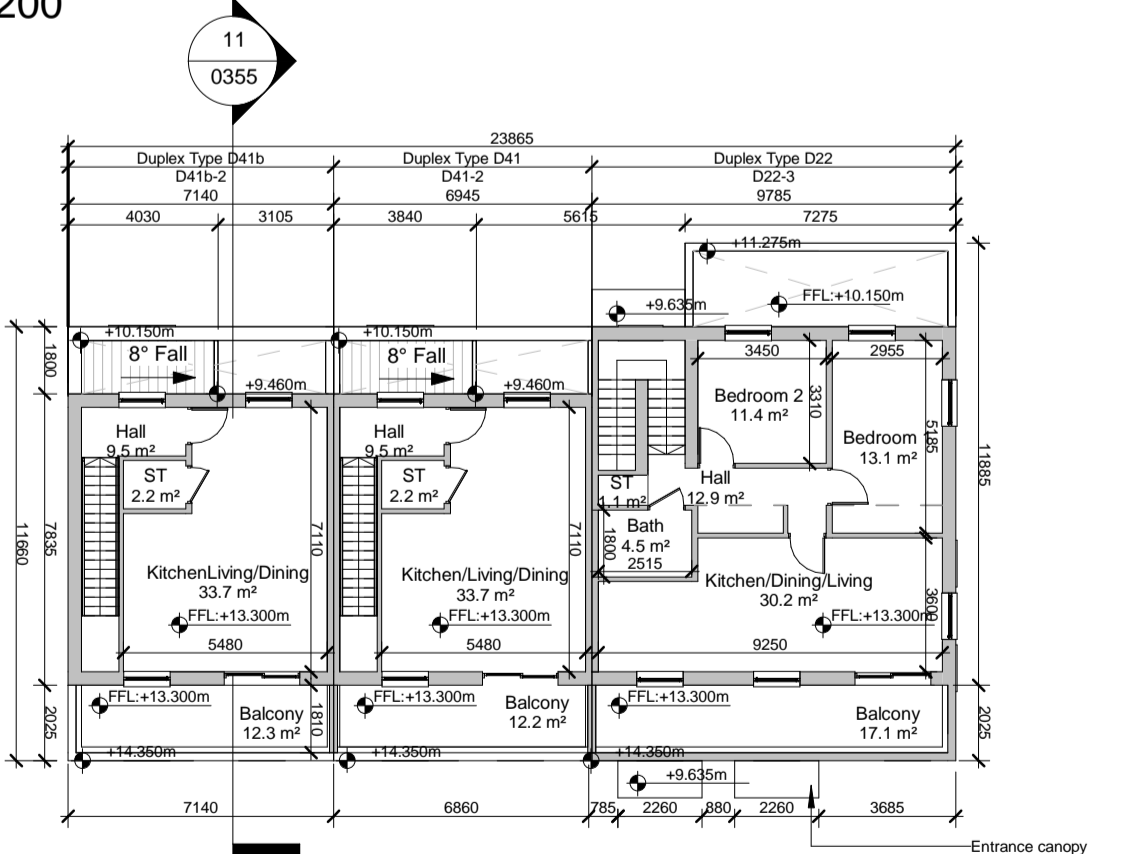

3 Duplex Block F Second Floor Plan
1 : 200