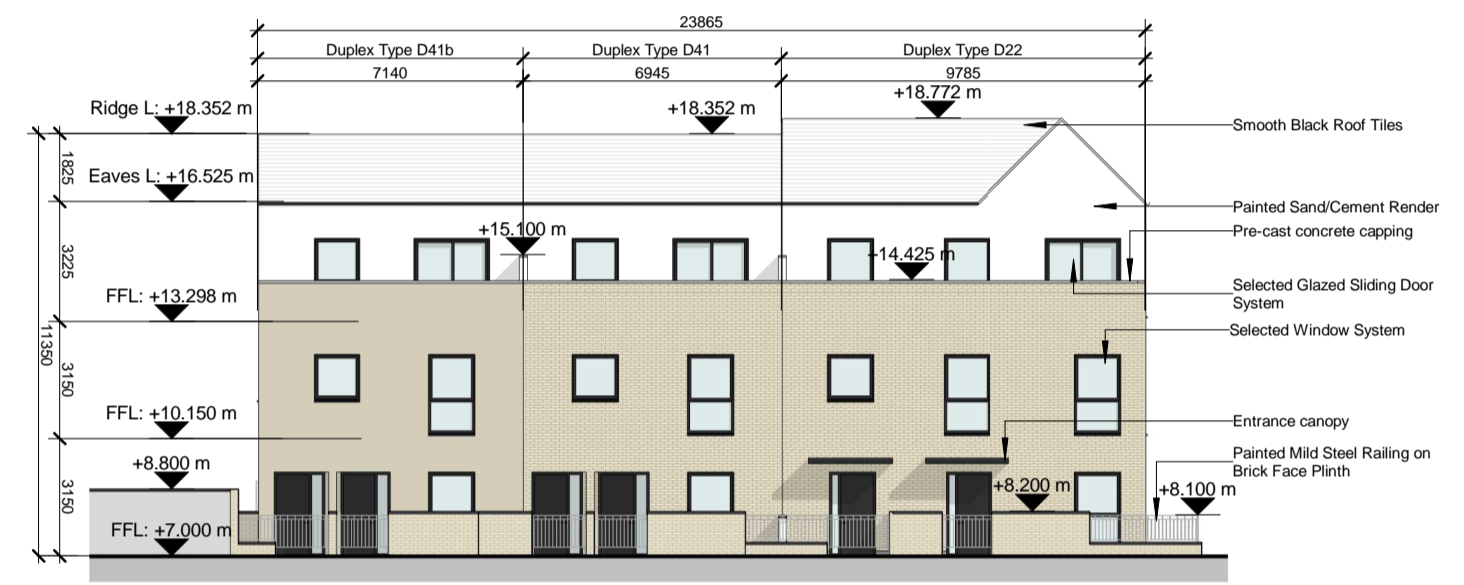

5 Duplex Block F South Front Elevation
1 : 200