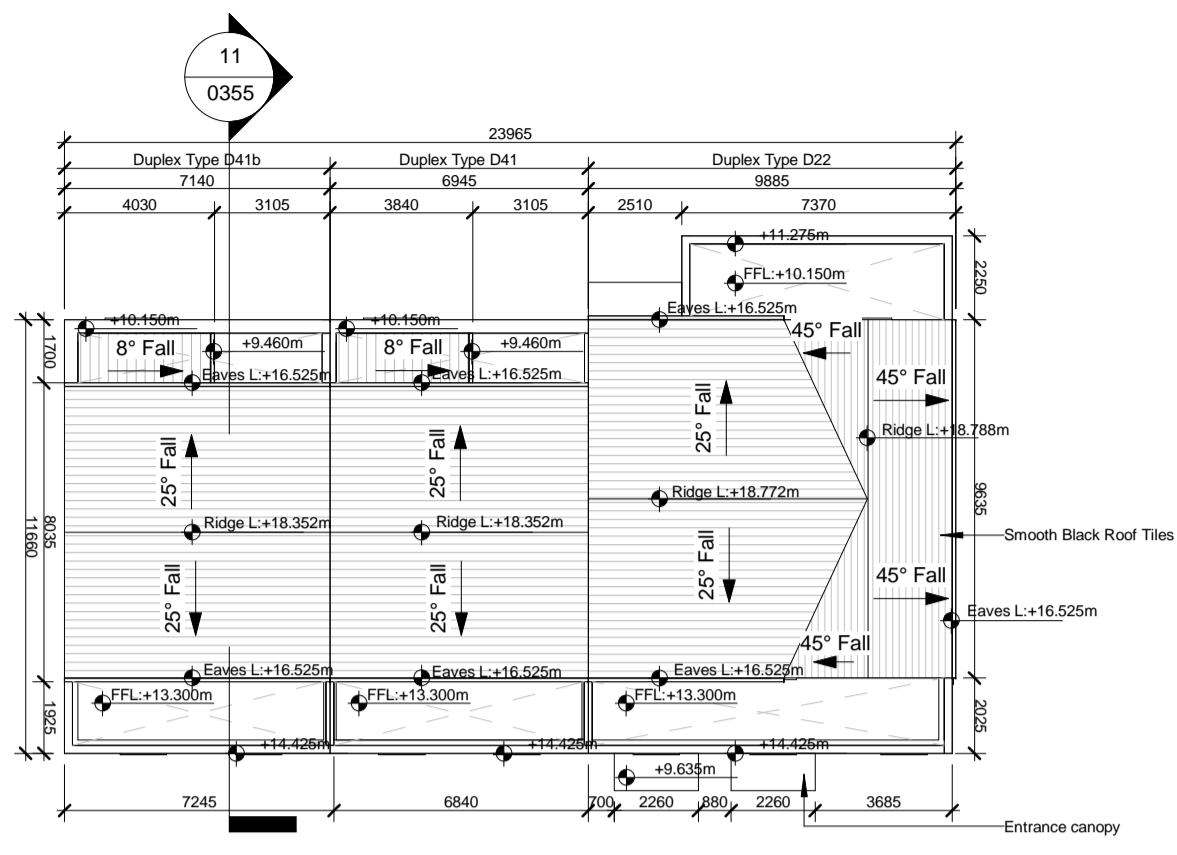

4 Duplex Block F Roof Plan
1 : 200