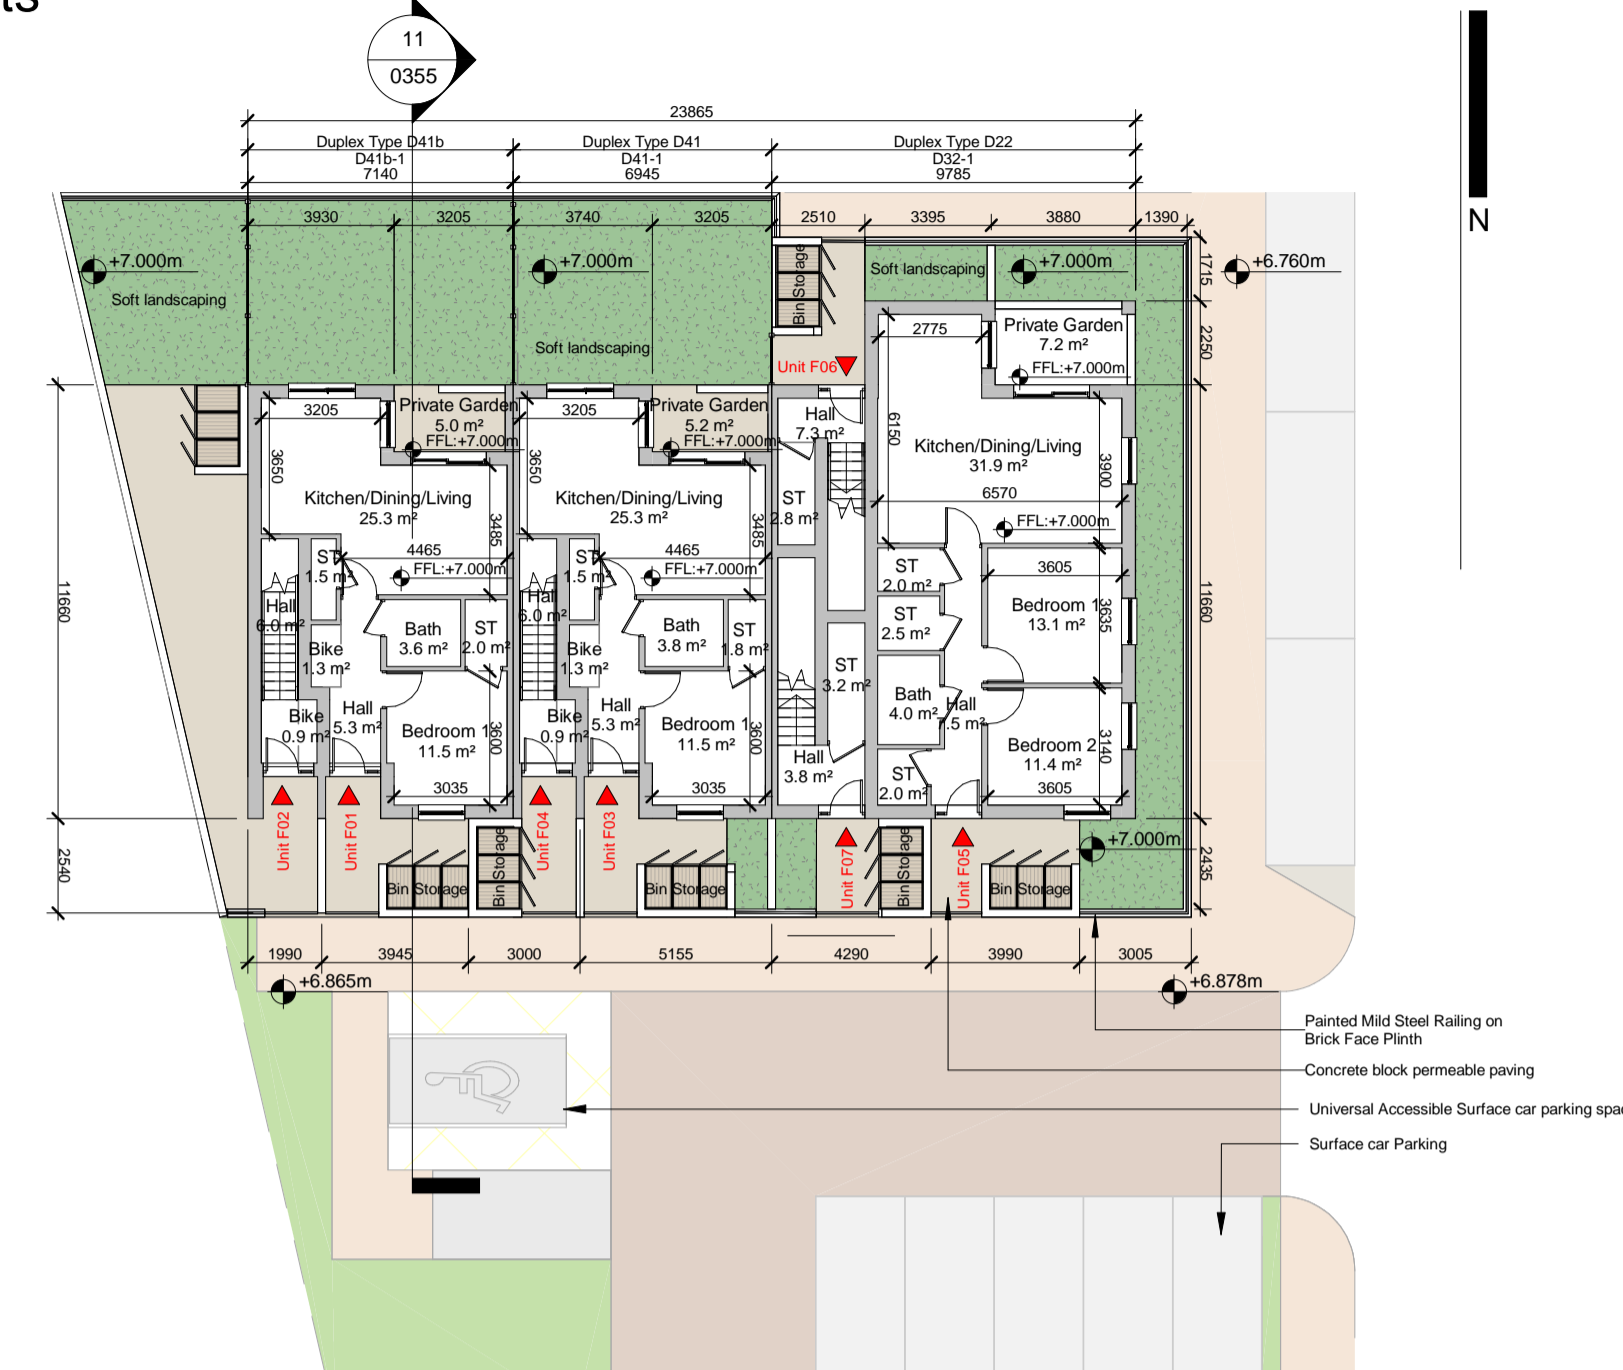

1 Duplex Block F Ground Floor Plan
1 : 200