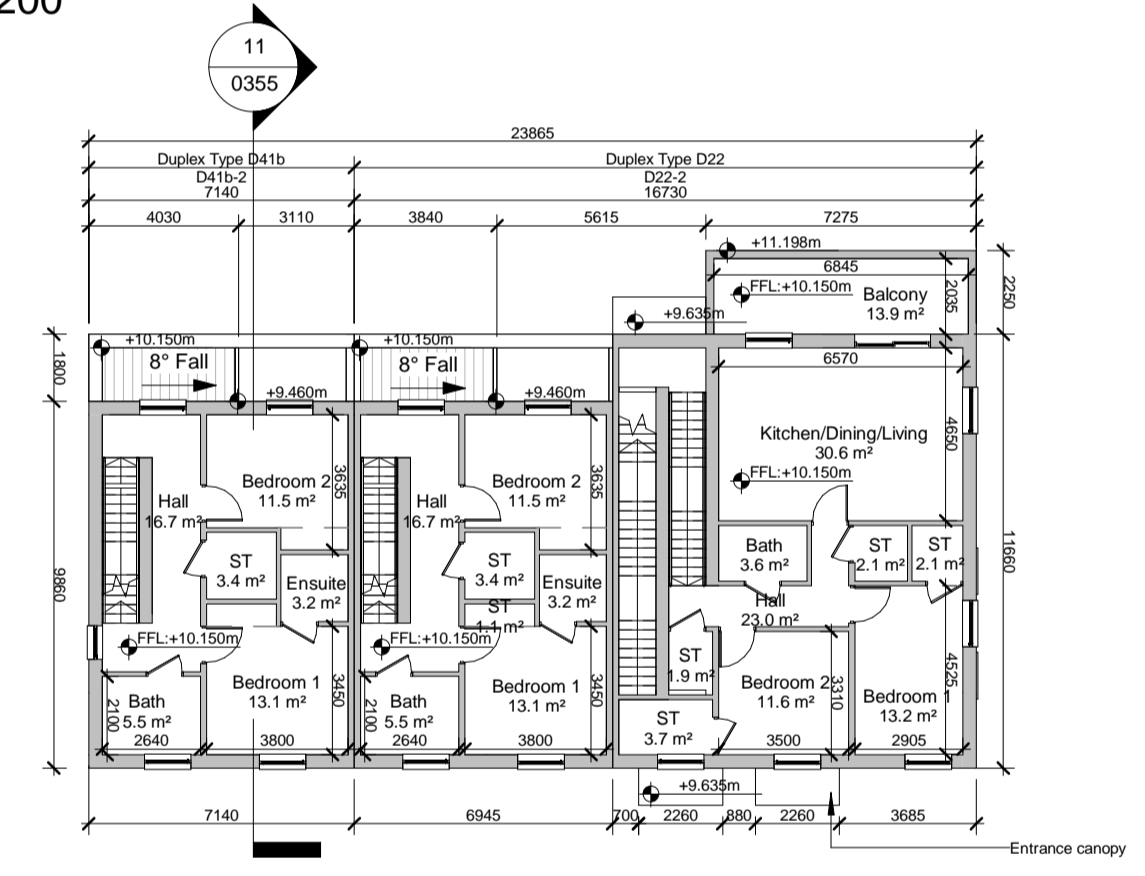

2 Duplex Block F First Floor Plan
1 : 200