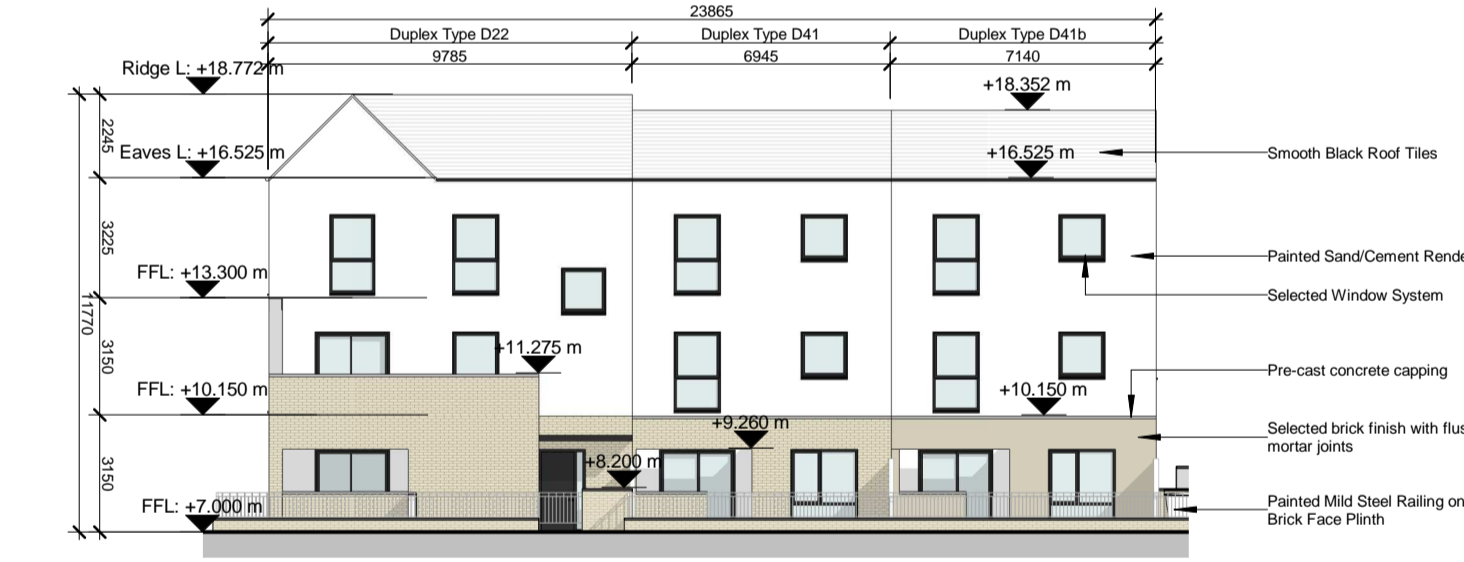

7 Duplex Block F North Rear Elevation
1 : 200