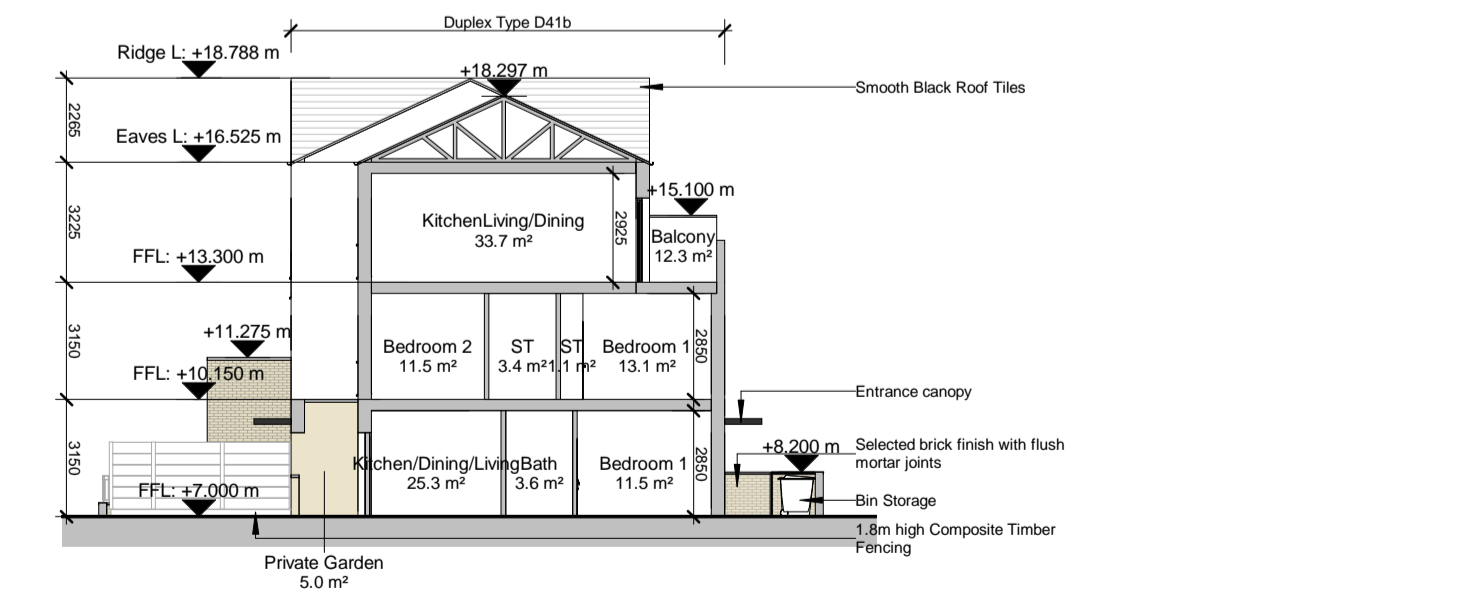

11 Duplex Block F Section
1 : 200

*Refer to Architect's Design Statement for selected material & finishes on buildings

For further details on internal dimensions, room areas, external material, etc, refer to Duplex Apartment type drawings
CHD-WIL-D21-ZZ-DR-A-0320
CHD-WIL-D22-ZZ-DR-A-0321
CHD-WIL-D31-ZZ-DR-A-0330
CHD-WIL-D32-ZZ-DR-A-0331
CHD-WIL-D41-ZZ-DR-A-0340
CHD-WIL-D41-ZZ-DR-A-0341
CHD-WIL-D41-ZZ-DR-A-0342
Refer to site layout plan for individual orientation, private back garden area and finish floor level.
CHD-WIL-ZZ-ZZ-DR-A-0070
CHD-WIL-ZZ-ZZ-DR-A-0071
CHD-WIL-ZZ-ZZ-DR-A-0072
CHD-WIL-ZZ-ZZ-DR-A-0073
CHD-WIL-ZZ-ZZ-DR-A-0074
CHD-WIL-ZZ-ZZ-DR-A-0075
CHD-WIL-ZZ-ZZ-DR-A-0076

Project Name	Phase	Issue	Date	Drawn	Checked	Scale	
Residential Development at Carrigrohilly, Cork	Duplex Block Type F - GA Drawing	S01	P01	2018	AOC	MT	As Indicated
CHD-WIL-ZZ-ZZ-DR-A-0355