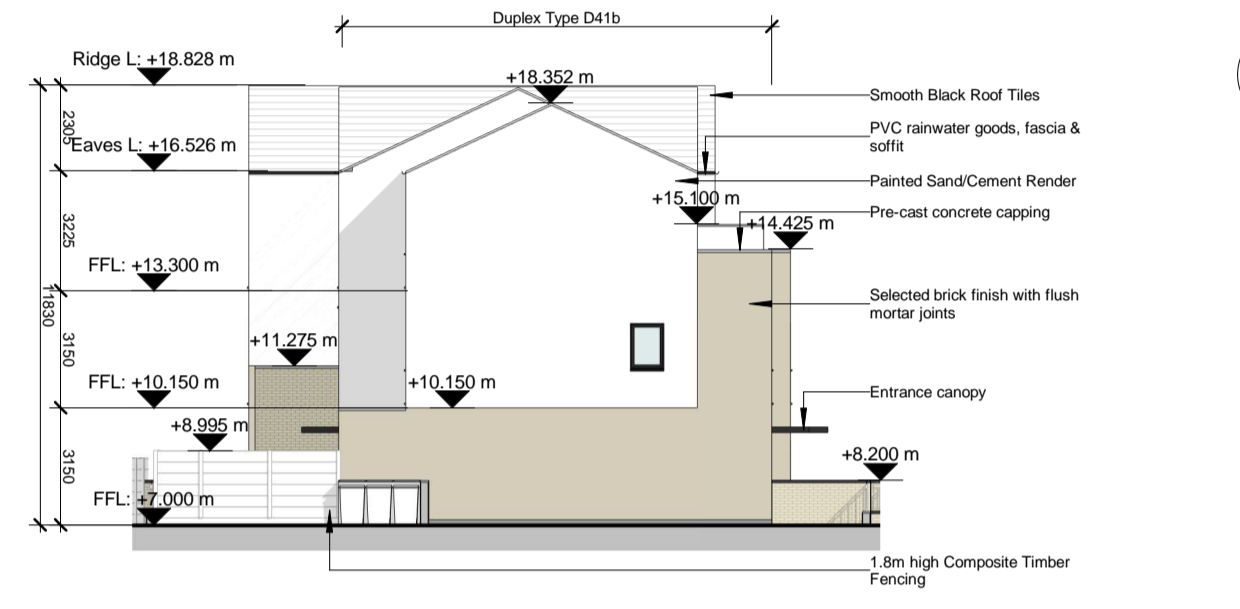

8 Duplex Block F West (Side) Elevation
1 : 200