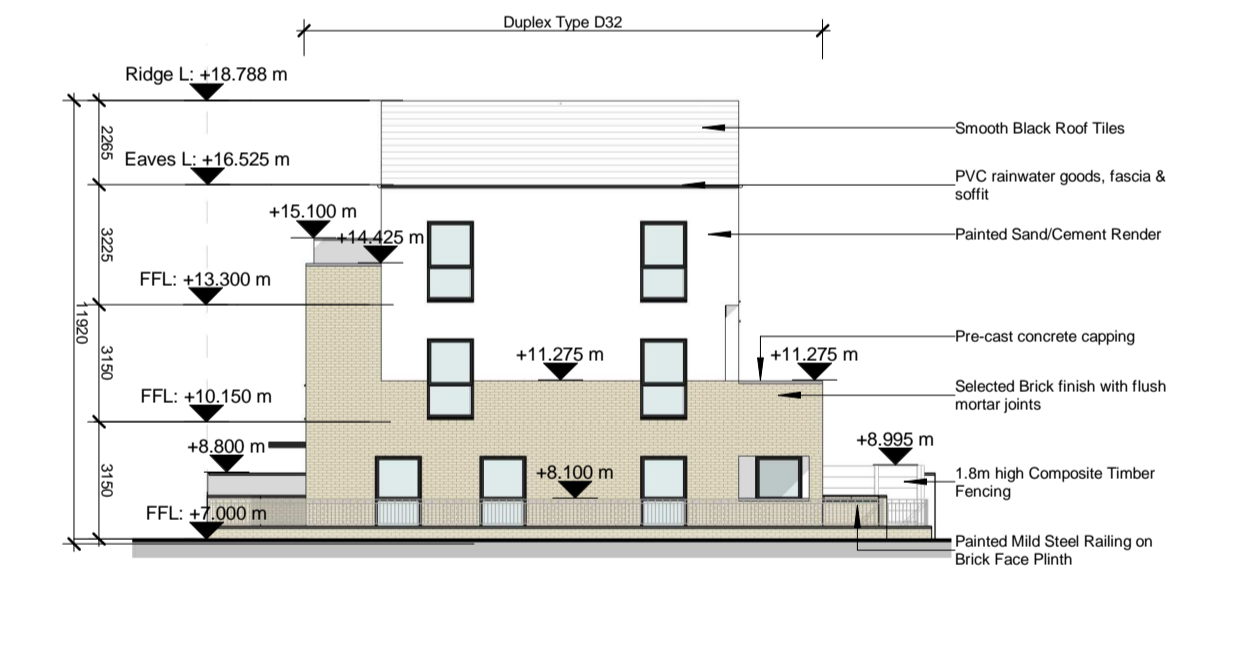

9 Duplex Block F East Side Elevation
1 : 200